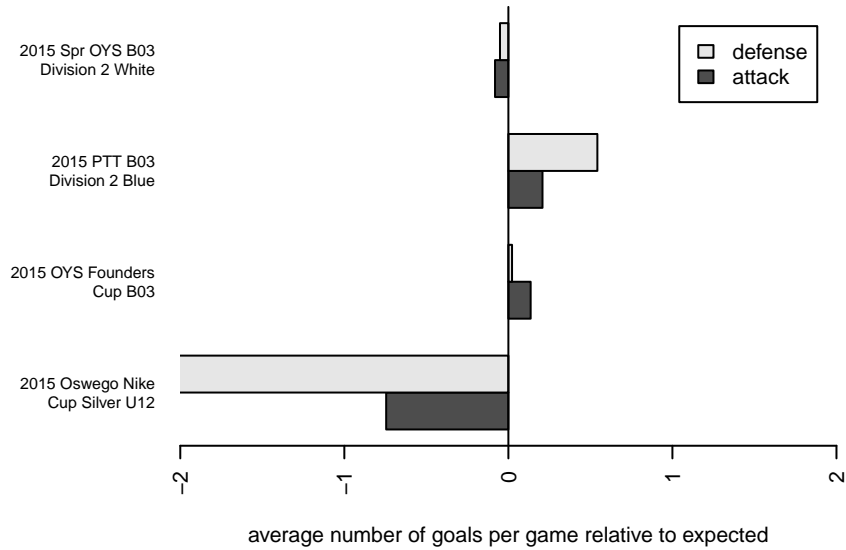

**Aloha United Atletico Red B03**  
 Dots are actual minus expected GF (blue circles) and GA (red triangles).  
 Blue line is smoothed change in attack strength. Red is smoothed change in defense strength.

**attack and defense variance (black dot)  
relative to other teams  
and top 10 in region**

**attack and defense rating  
relative to others at age  
and all opponents in last 13 months**

**Performance relative to 13 month average**