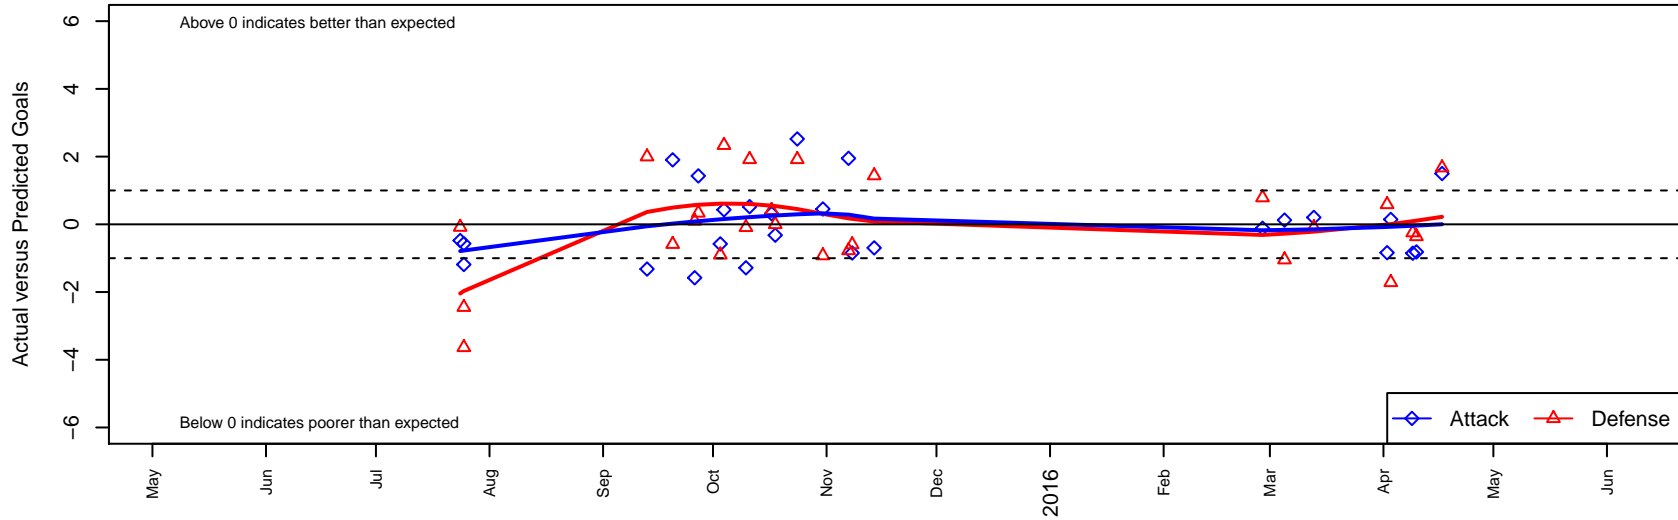

# Aloha United Atletico Red B03

Aloha United  
 Beaverton, OR  
 B03 total strength=426  
 attack=0.31 defense=0.24  
 fall league = PTT B03 Div 2 Blue  
 spr league = Spr OYS B03 Div 2 White  
 notes= AUCS

**Aloha United Atletico Red B03**  
 Dots are actual minus expected GF (blue circles) and GA (red triangles).  
 Blue line is smoothed change in attack strength. Red is smoothed change in defense strength.

**attack and defense variance (black dot)  
relative to other teams  
and top 10 in region**

**attack and defense rating  
relative to others at age  
and all opponents in last 13 months**

**Performance relative to 13 month average**