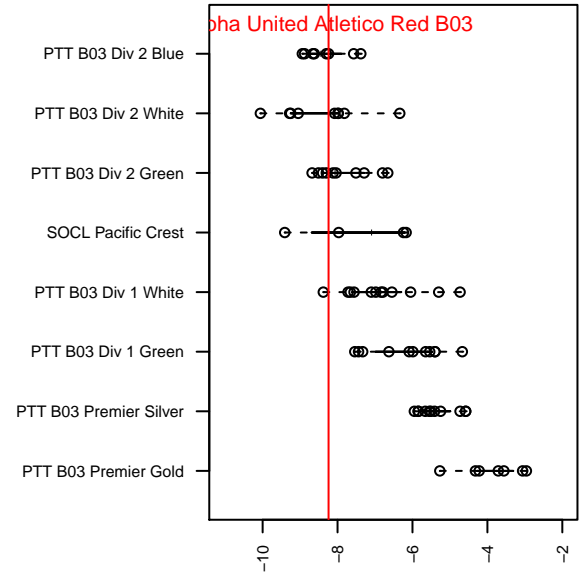

# Aloha United Atletico Red B03

Aloha United  
 Beaverton, OR  
 B03 total strength=426  
 attack=0.31 defense=0.24  
 fall league = PTT B03 Div 2 Blue  
 spr league = Spr OYS B03 Div 2 White  
 notes= AUCS

alt names used:  
 ALOHA UNITED ATLETICO RED (OR)  
 AUCSC Atletico Red  
 AUCSC Atletico Red  
 AUCSC Atletico Red

Venues played:  
 2015 Oswego Nike Cup Silver U12  
 2015 PTT B03 Division 2 Blue  
 2015 OYS Founders Cup B03  
 2015 Spr OYS B03 Division 2 White

**Aloha United Atletico Red B03**  
 Dots are actual minus expected GF (blue circles) and GA (red triangles).  
 Blue line is smoothed change in attack strength. Red is smoothed change in defense strength.

**attack and defense variance (black dot)  
relative to other teams  
and top 10 in region**

**attack and defense rating  
relative to others at age  
and all opponents in last 13 months**

**Performance relative to 13 month average**