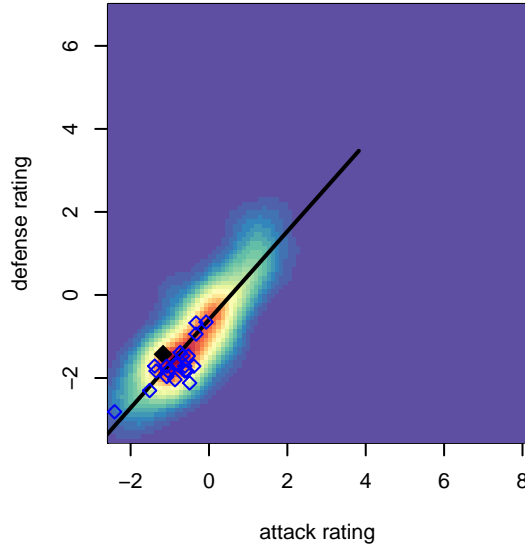

# Aloha United Atletico Red B03

Aloha United  
 Beaverton, OR  
 B03 total strength=426  
 attack=0.31 defense=0.24  
 fall league = PTT B03 Div 2 Blue  
 spr league = Spr OYS B03 Div 2 White  
 notes= AUCS

**Aloha United Atletico Red B03**  
 Dots are actual minus expected GF (blue circles) and GA (red triangles).  
 Blue line is smoothed change in attack strength. Red is smoothed change in defense strength.

**attack and defense variance (black dot)  
relative to other teams  
and top 10 in region**

**attack and defense rating  
relative to others at age  
and all opponents in last 13 months**

**Performance relative to 13 month average**