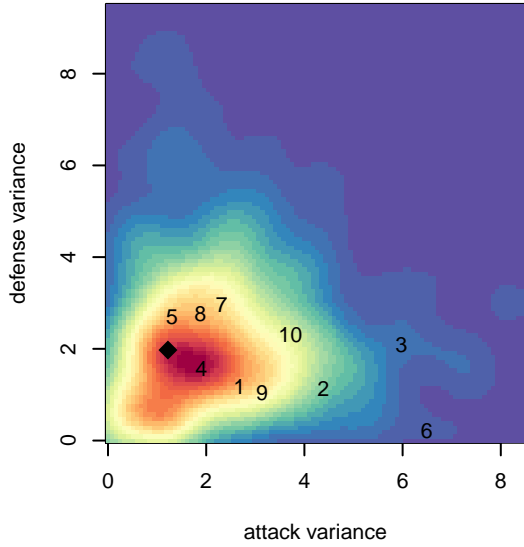

**attack and defense variance (black dot)
relative to other teams
and top 10 in region**